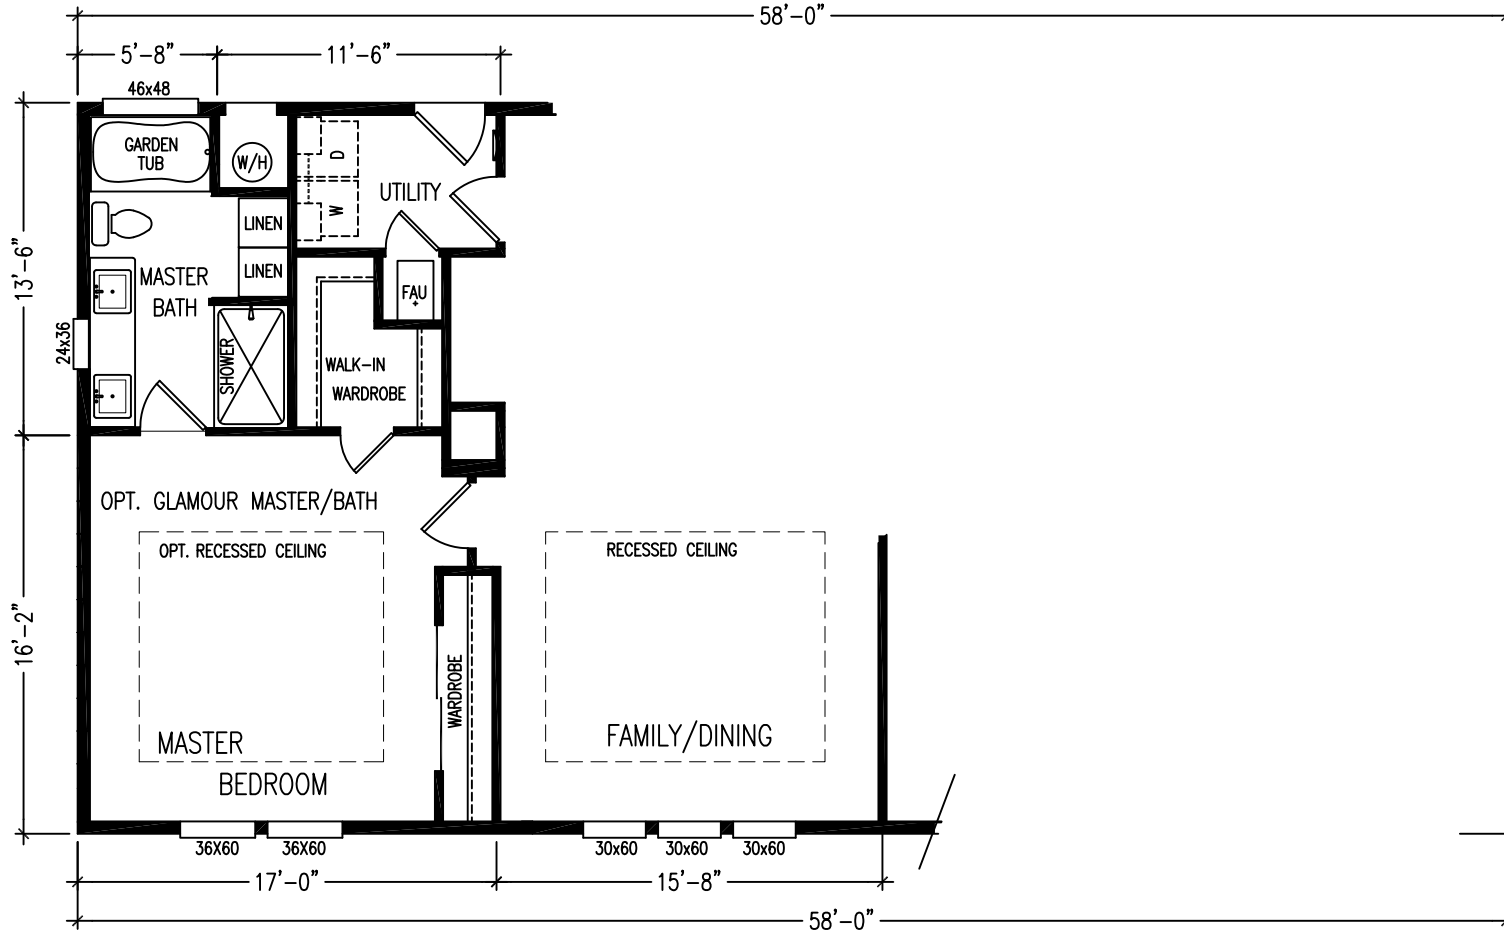

9998 OLD PLACERVILLE ROAD
Sacramento, CA. 95827
Phone: (916) 363-2681; Fax: (916) 363-4537
www.claytonhomes.com www.karstenhomes.com

DRAWING
TITLE:

OPT. SALES FLOOR PLAN-1

DRAWING FILE INFORMATION:

STANDARD AS OF REVISION DATE

PRODUCT: CORONADO SERIES	DESRIIP.: 30583C-FE	MODEL NO.: COR30583D
	SQUARE FT.: 1660	DATE: 06-10-19
DRAWN BY:	SHEET: 1-B	REVISED: 01-10-20